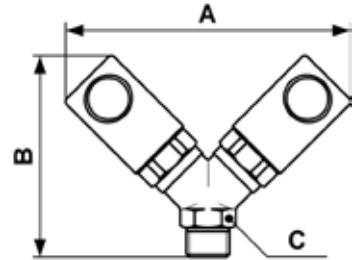

STANDARD QUICK COUPLINGS - IRC 06

Tapered parallel male thread twin coupler

Profile : ISO 6150B

Min / Max operating pressure 0 / 12 bar	Flow rate at 6 bar 800 l/min	ID passage 6 mm	Min. / Max temperature -15 / 70 °C
---	--	---------------------------	--

Part number	Male thread	Dim. A (mm)	Dim. B (mm)	Dim. C (mm)
IRC 068151	R1/4	114	77	23
IRC 068152	R3/8	115	80	23
IRC 068153	R1/2	123	90	23